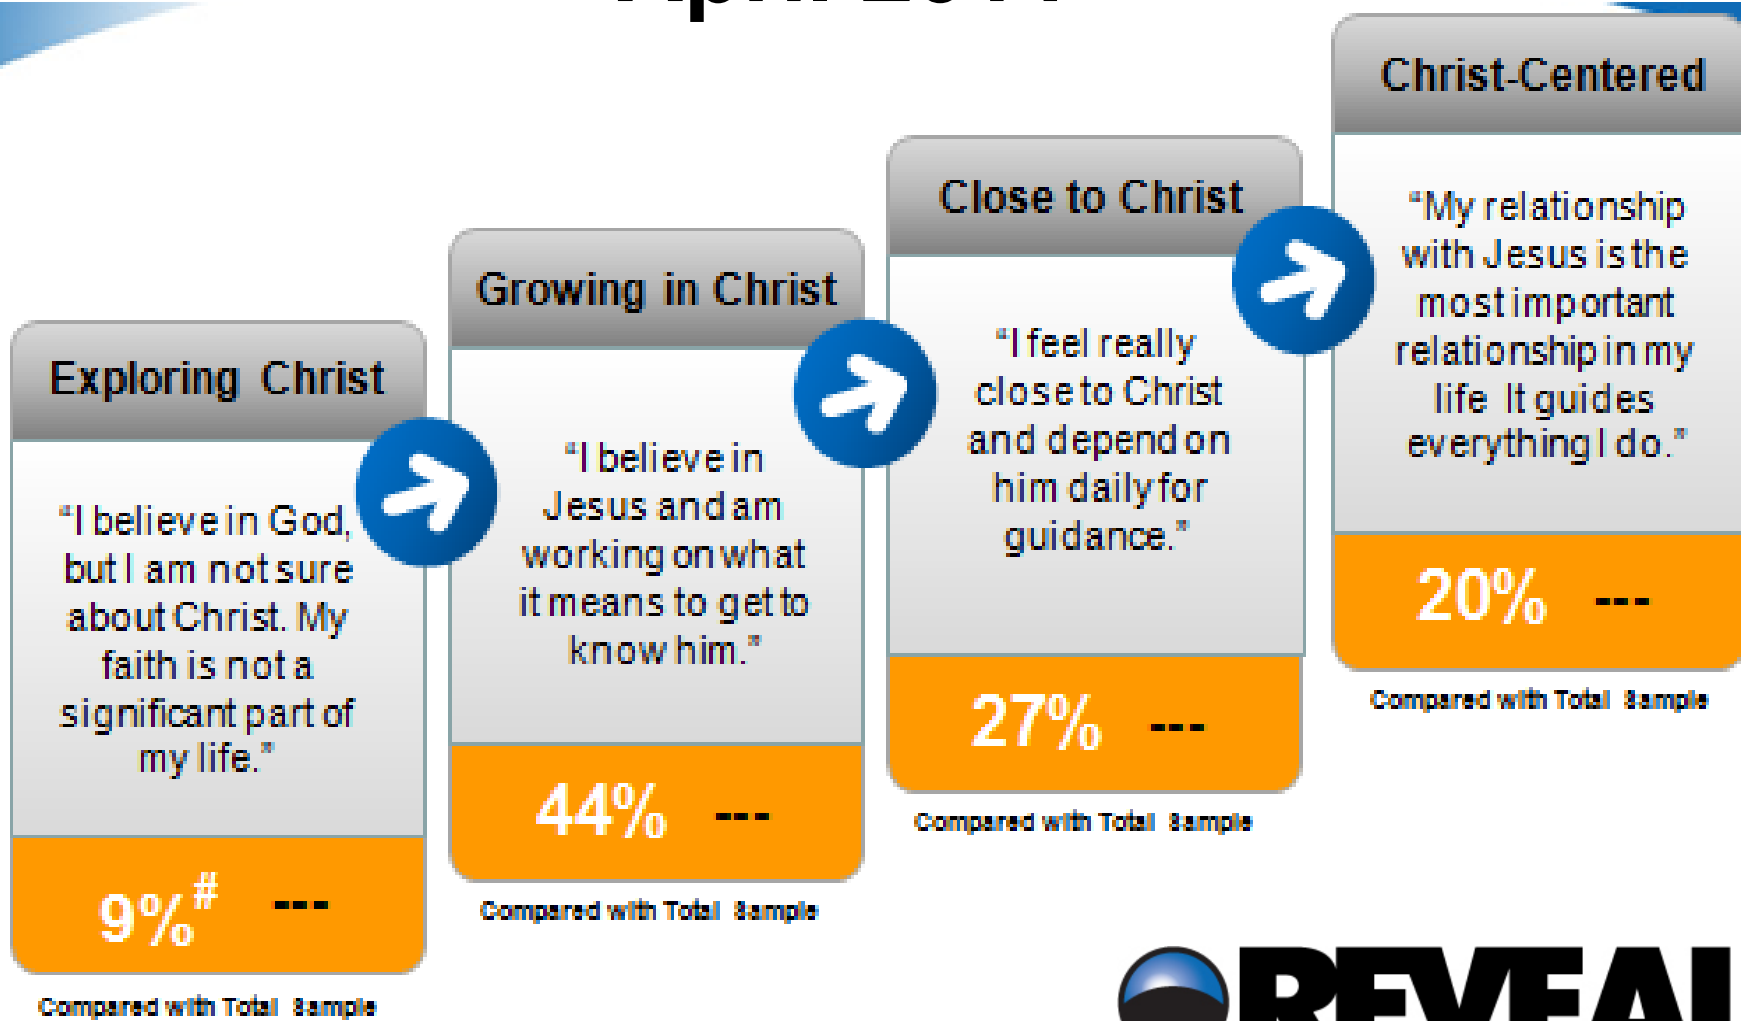

Overview – Messiah REVEAL Survey April 2011